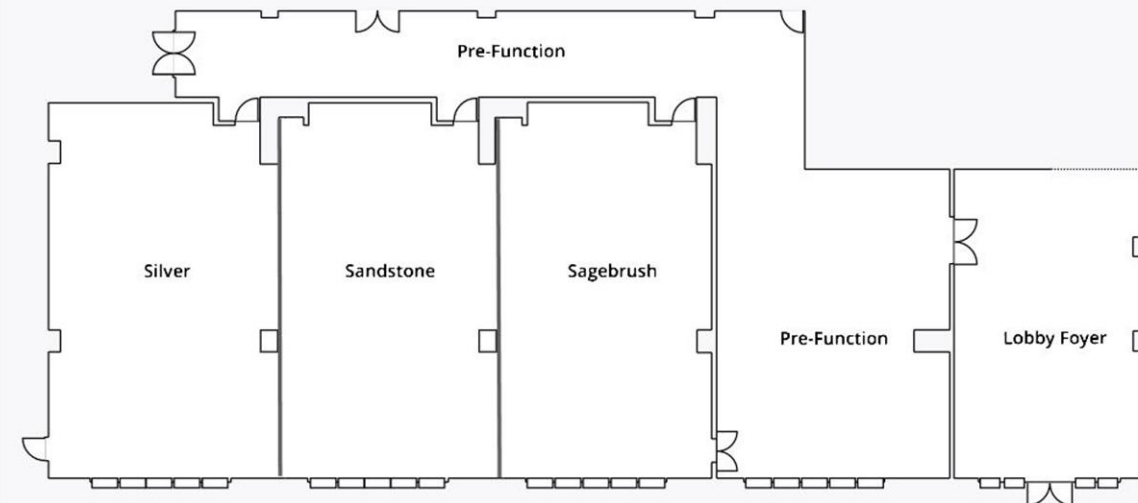

BW Sparks-Reno Hotel

MEETING SPACE

Sierra Ballroom: 3981 sq ft
(Divides into 3 sections)
Capacity 250 people

Sagebrush: 1253 sq ft
Capacity 70 people

Sandstone: 1303 sq ft
Capacity 80 people

Silver: 1400 sq ft
Capacity 100 people

Pre-Function area: 1200 sq ft

Back Lobby foyer: 967 sq ft
(public area)

Private Dining Room (PDR): 715 sq ft
Capacity 40 people

Courtyard: 2500sq ft

Group and Corporate rates available.

13.5% occupancy Tax for Guestrooms, \$2.00 per night tourism fee, No Resort Fees